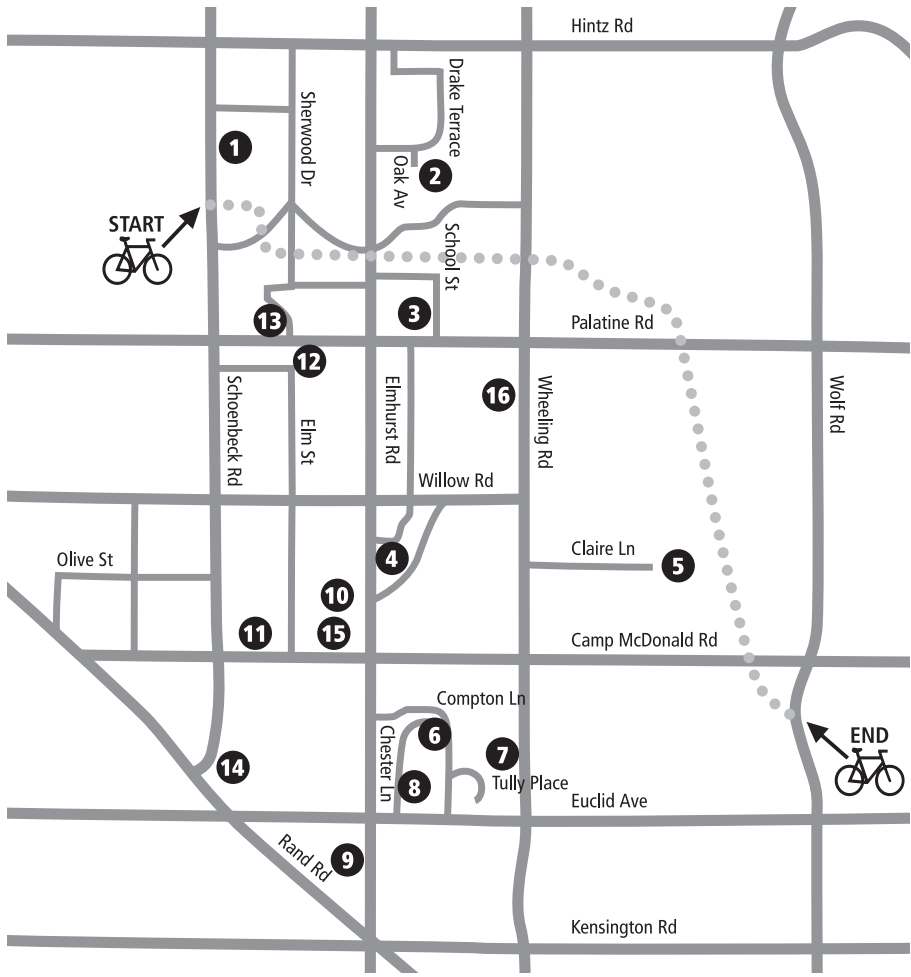

Map & Park Amenities

Prospect Heights Bike Path
4.01 miles
 STARTS at Country Gardens Park on Schoenbeck Rd, 1 block N of Palatine Rd
 ENDS at the Prospect Heights Train Station at Camp McDonald Rd & Wolf Rd

PROSPECT HEIGHTS PARK DISTRICT Map & Park Amenities

#	PARK	ADDRESS	ACREAGE	PLAYGROUND	TENNIS COURT	BASKETBALL COURT	SOFTBALL / BASEBALL FIELD	OPEN AREA	PICNIC AREA/SHELTER	SWIMMING POOL	GYM	EXERCISE ROOM	SAUNA	RACQUETBALL COURT	MEETING ROOM	SOCCER FIELDS	HANDICAP ACCESSIBLE PLAYGROUND
1	Country Gardens Park	901 N Schoenbeck Rd	9.0	●	●	●		●	●							●	●
2	John Muir Park	999 Oak Ave	4.5				●	●								●	
3	School Street Park	808 School St	3.0	●				●	●								
4	Izaak Walton Park	201 N Elmhurst Rd	4.0					●	●								
5	Claire Lane Park	617 Claire Lane	.50	●	●			●	●								●
6	Jaycee Park	4 Compton Lane	1.0	●				●	●								
7	Tully Park	212 Tully Place	1.5					●									
8	Rosemary Roth Park	201 Chester Ln	.50					●									
9	East Wedgewood Park	Wedgewood Ln & Oxford Place, Mt. Prospect	.50	●		●											
10	Lions Park	110 W Camp McDonald Rd	10.0	●	●		●	●	●								●
11	McDonald Field	200 W Camp McDonald Rd	1.3				●										
12	Kiwanis Park	712 N Elm St	.67	●		●		●									●
13	Somerset Park	204 W Palatine Frontage	26.0					●									
14	Old Orchard Country Club	700 W Rand Rd	100												●		
15	Gary Morava Recreation Center	110 W Camp McDonald Rd				●				●	●	●	●	●	●		
16	Walnut Woods	610 N Wheeling Rd	8.5					●									

Please Note: Prospect Heights Park District ordinances apply to all park property. Ordinances available at Gary Morava Recreation Center or online at www.ProspectHeightsParkDistrict.org